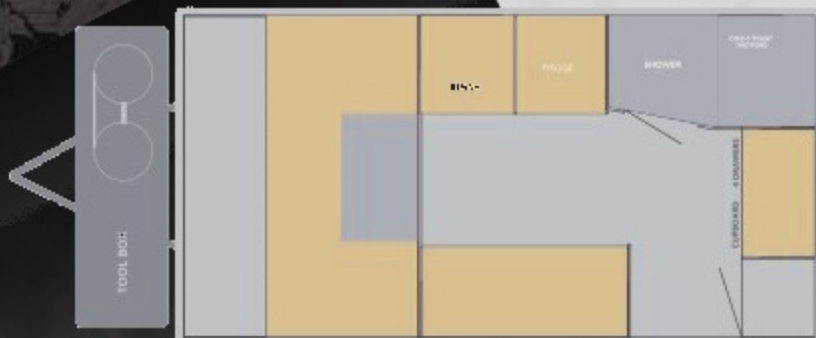

TOURING DINGO

TARE - 1400KG*
BALL - 110KG*
ATM - 2000KG

TOTAL LENGTH - 6000MM
TOTAL WIDTH - 2500MM
TOTAL HEIGHT - 2800MM

*Weights listed are subject to change depending on model variant and optional accessories fitted.

AUSTRALIAN MADE

2 YEAR GENERAL WARRANTY

5 YEAR STRUCTURAL WARRANTY